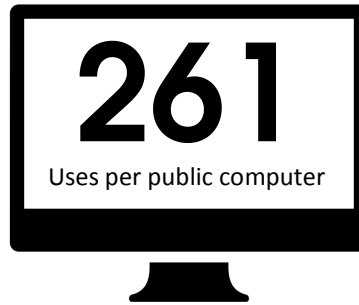

### Visits

**1,230**

Library Users

**7,280**

Total Visits

**6**

That's as if every library user went to the library 6 times!

### Internet

**1,825**

Computer Uses

**1,825**

**+42,818** Wifi Uses

**44,643**

Total Internet Uses